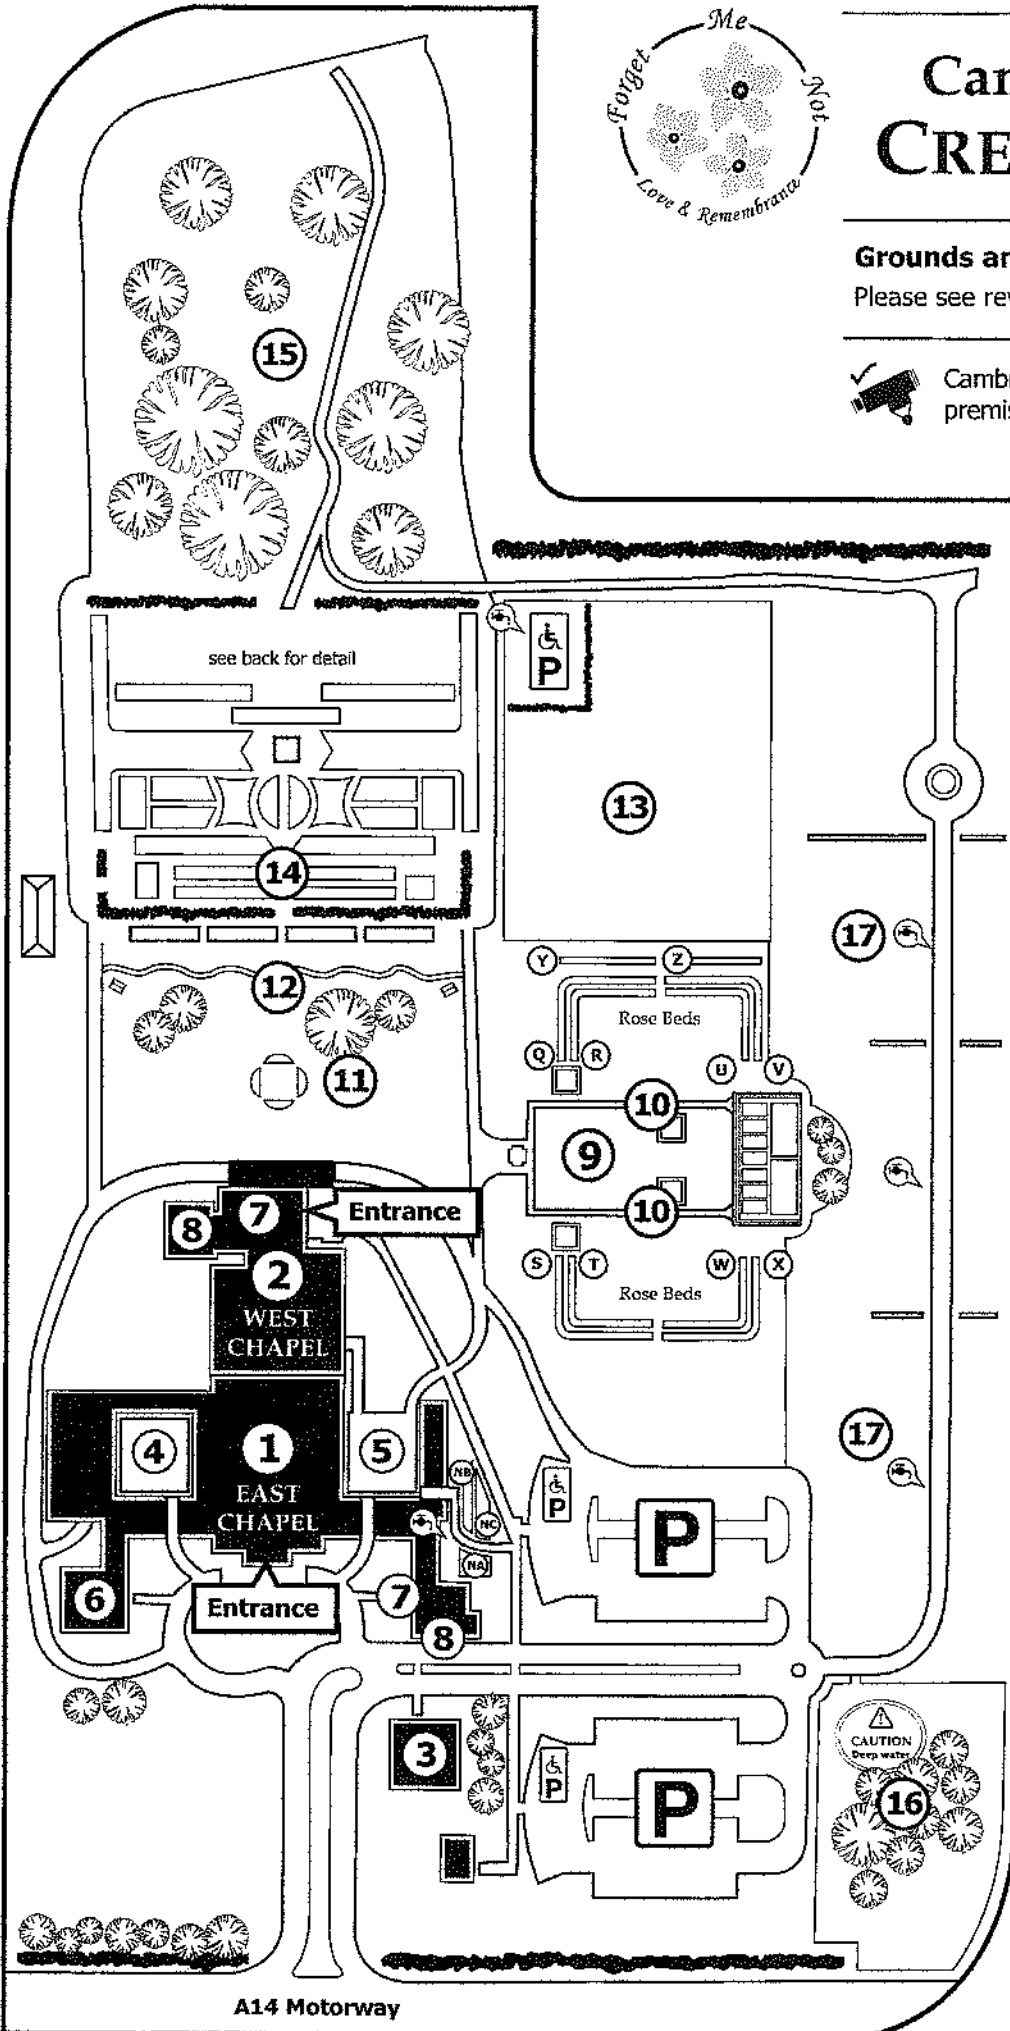

Cambridge City CREMATORIUM

Grounds and Gardens of Remembrance
Please see reverse for Burial Rose Garden detail

Cambridge City Council has CCTV at these premises for your safety and protection

BUILDINGS

1. East Chapel
2. West Chapel
3. Main Office
4. East Chapel Cloisters
5. West Chapel Cloisters
6. Book of Remembrance and Columbarium
7. Toilets
8. Waiting Rooms

GARDENS OF REMEMBRANCE

9. Sunken Garden
10. Pergola and Memorial Vaults
11. Wildlife Rockery Garden
12. Babies & Children's Memorial Garden
13. Green Burial Ground
14. Burial Rose Garden
15. Memorial Woodland
16. Wildflower wood & pond
17. Cemetery